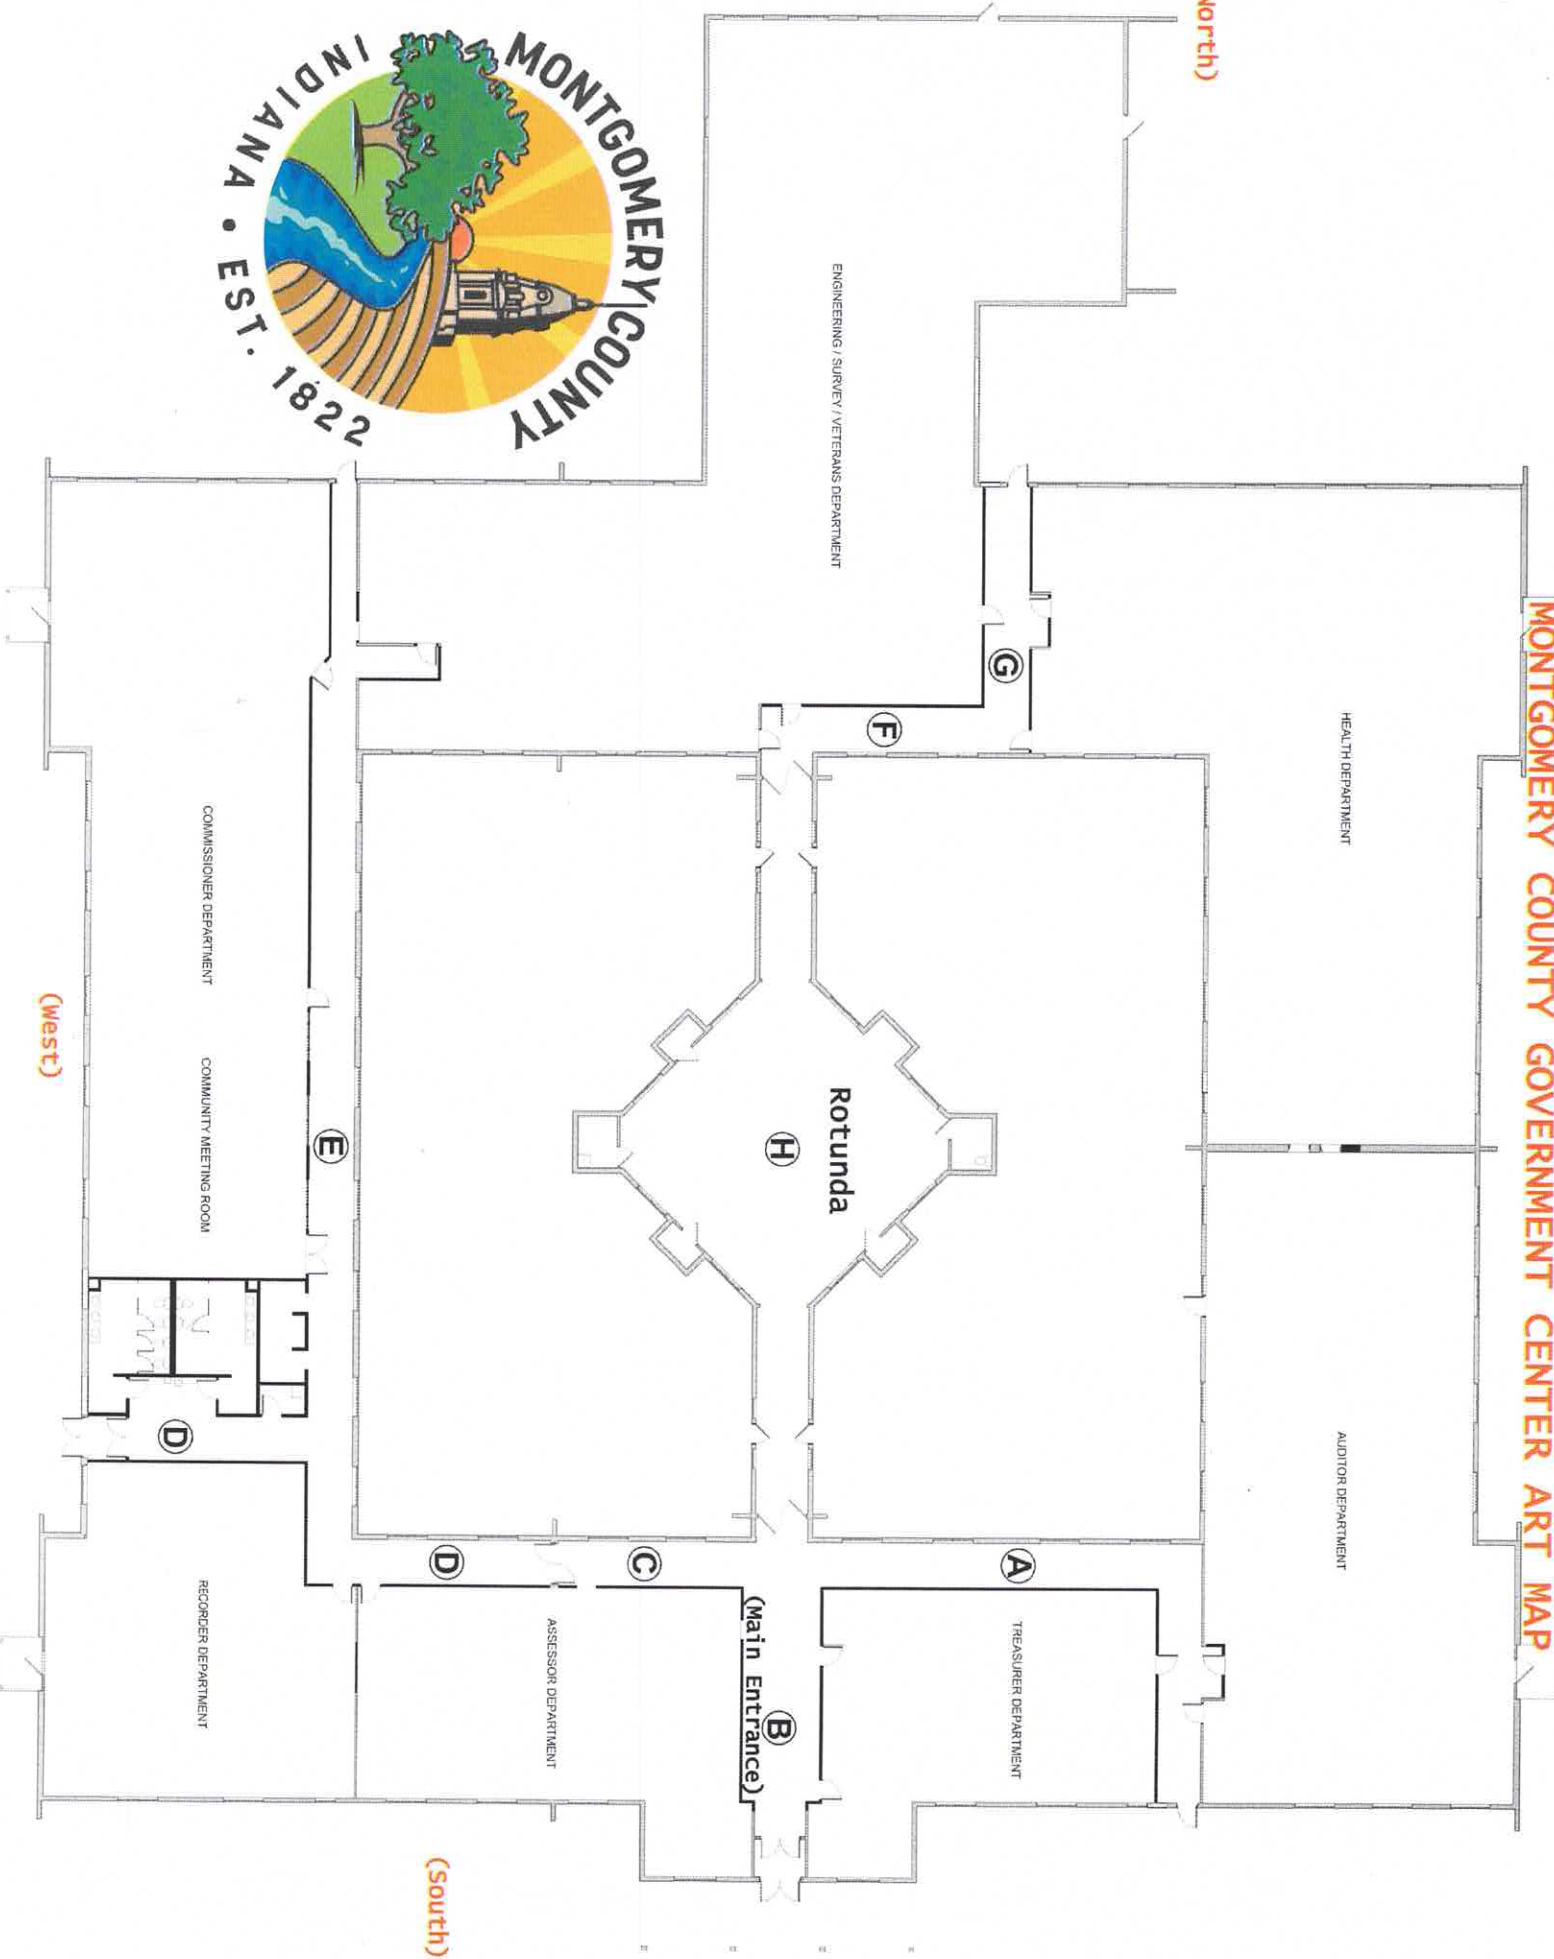

MONTGOMERY COUNTY GOVERNMENT CENTER ART MAP

(North)

HEALTH DEPARTMENT

AUDITOR DEPARTMENT

ENGINEERING / SURVEY / VETERANS DEPARTMENT

Rotunda

TREASURER DEPARTMENT

(Main Entrance)

ASSESSOR DEPARTMENT

COMMISSIONER DEPARTMENT

COMMUNITY MEETING ROOM

RECORDER DEPARTMENT

(West)

(South)

Montgomery County Government Center

Art Open House Guide Map